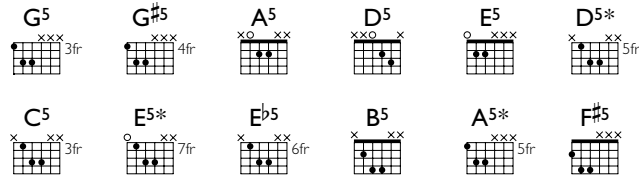

PARADISE CITY

Words and Music by W. Axl Rose, Slash, Izzy Stradlin',
Steven Adler and Michael 'Duff' McKagan

4 beats count in
Detune all strings
by a semitone
♩ = 100

G C

(Tacet 1 & 2°)
Take me down to the par - a - dise cit - y, where the grass is green and the girls are pret - ty.

w/ clean sound
(vary on repeats)
(2° drums enter)

3 Fadd9 C G Play x4

Oh, won't you please take me home.

5 G5 C5 F5 C5 G5

w/ dist. P.M. - - P.M. cont sim.

YOU'RE CRAZY

Words and Music by W. Axl Rose, Slash, Izzy Stradlin',
Steven Adler and Michael 'Duff' McKagan

Detune all strings
by a semitone

♩ = 242

4

(Hi-Hat)

G⁵ G^{#5} A⁵ D⁵

5

Play x4

A⁵ E⁵ A⁵ D⁵

WELCOME TO THE JUNGLE

Words and Music by W. Axl Rose, Slash, Izzy Stradlin',
Steven Adler and Michael 'Duff' McKagan

B **A** **G⁵** **E** **D⁵** **A⁵** **B⁵** **E⁵** **C⁵/A**
C⁵/G **D⁵/C[#]** **D⁵/B** **D⁵/A** **D** **G** **G*** **C^{#5}** **C⁵**
C⁵/B **F** **A** **F^{#5}** **B^{b5}** **F⁵** **G^{#5}** **E7^{#9}**