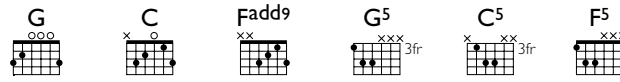

PARADISE CITY

Words and Music by W. Axl Rose, Slash, Izzy Stradlin',
Steven Adler and Michael 'Duff' McKagan

4 beats count in
Detune all strings
by a semitone
♩ = 100

G C

(Tacet 1 & 2°)
Take me down to the par - a - dise cit - y, where the grass is green and the girls are pret - ty.

Detune all strings
by a semitone

♩ = 242

4

(Hi-Hat)

G⁵ G^{#5} A⁵ D⁵

5

Play x4

A⁵ E⁵ A⁵ D⁵