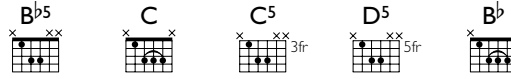

PARADISE CITY

Words and Music by W. Axl Rose, Slash, Izzy Stradlin',
Steven Adler and Michael 'Duff' McKagan

4 beats count in
Detune all strings
by a semitone
♩ = 100

G C

(Tacet 1 & 2°)
Take me down to the par - a - dise cit - y, where the grass is green and the girls are pret - ty.

Detune all strings
by a semitone

♩ = 242

4

(Hi-Hat)

G⁵ G^{#5} A⁵ D⁵

5

Play x4

A⁵ E⁵ A⁵ D⁵