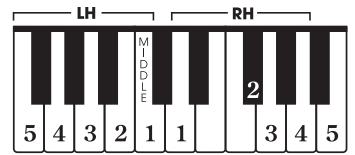

Anakin's Theme

from *The Phantom Menace*

Music by JOHN WILLIAMS

Arr. by Tom Gerou

Moderately

Optional Duet Accompaniment (Play solo part 1 octave higher than written.)

Moderately