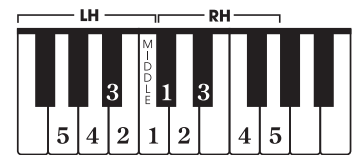

Cantina Band

from *Star Wars*

Music by JOHN WILLIAMS

Arr. by Tom Gerou

Quickly

mf

Optional Duet Accompaniment (Play solo part 1 octave higher than written.)

Quickly

RH

LH

mp